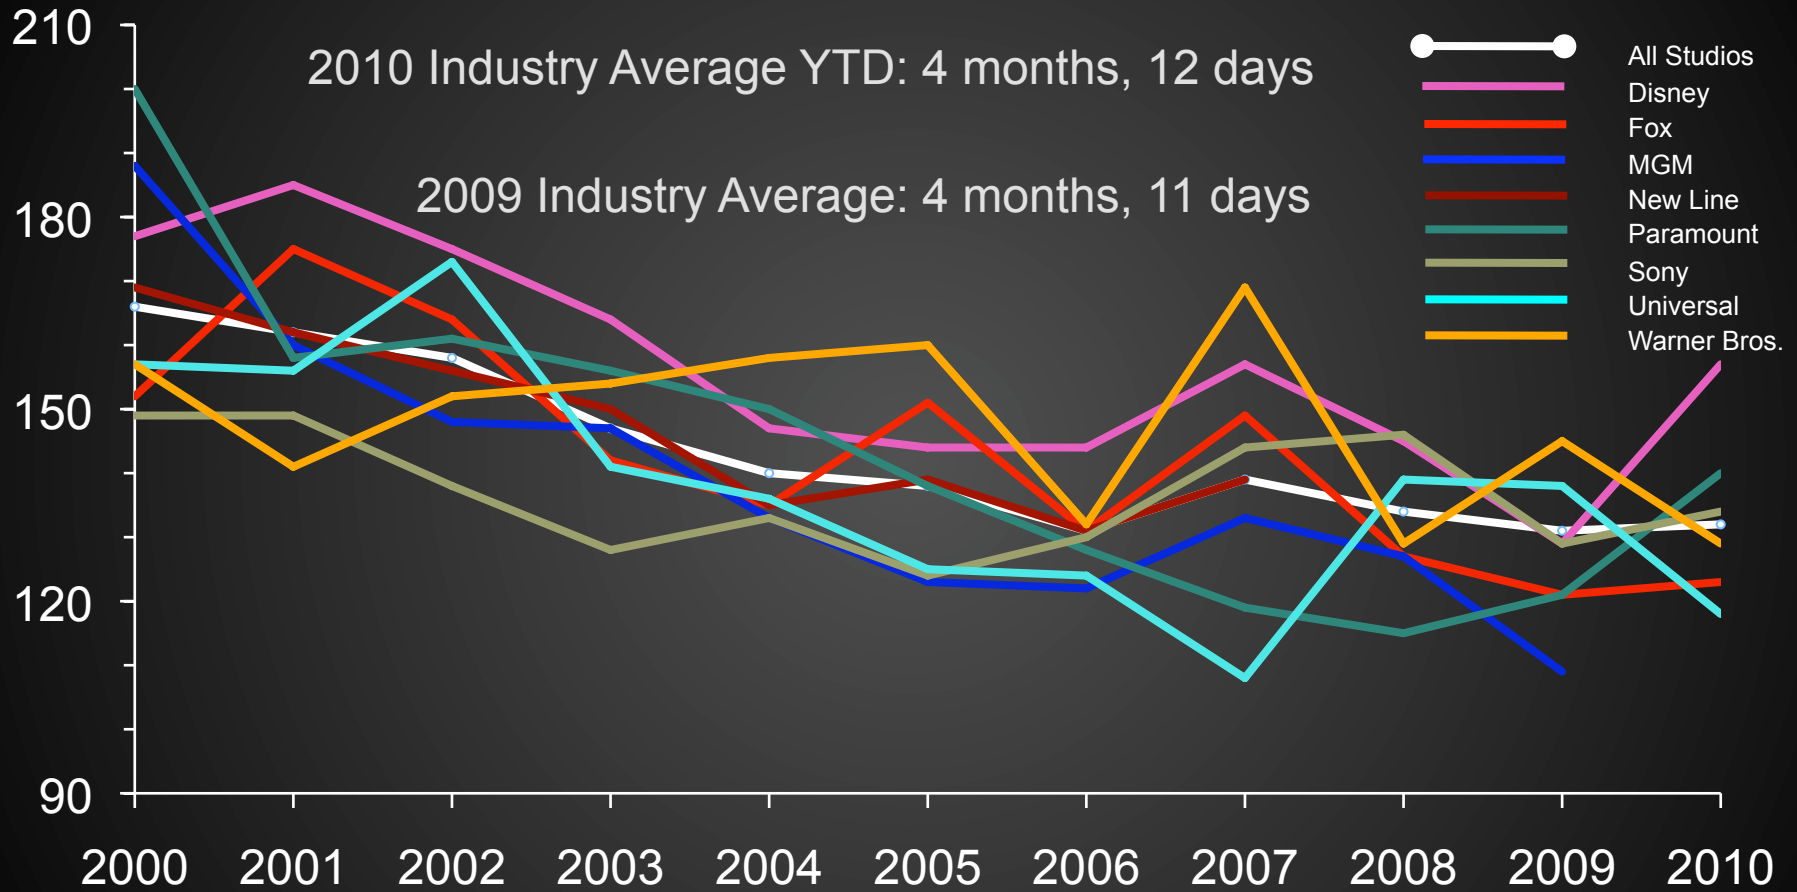

Major Studio Release Windows

As of 3/23/2011