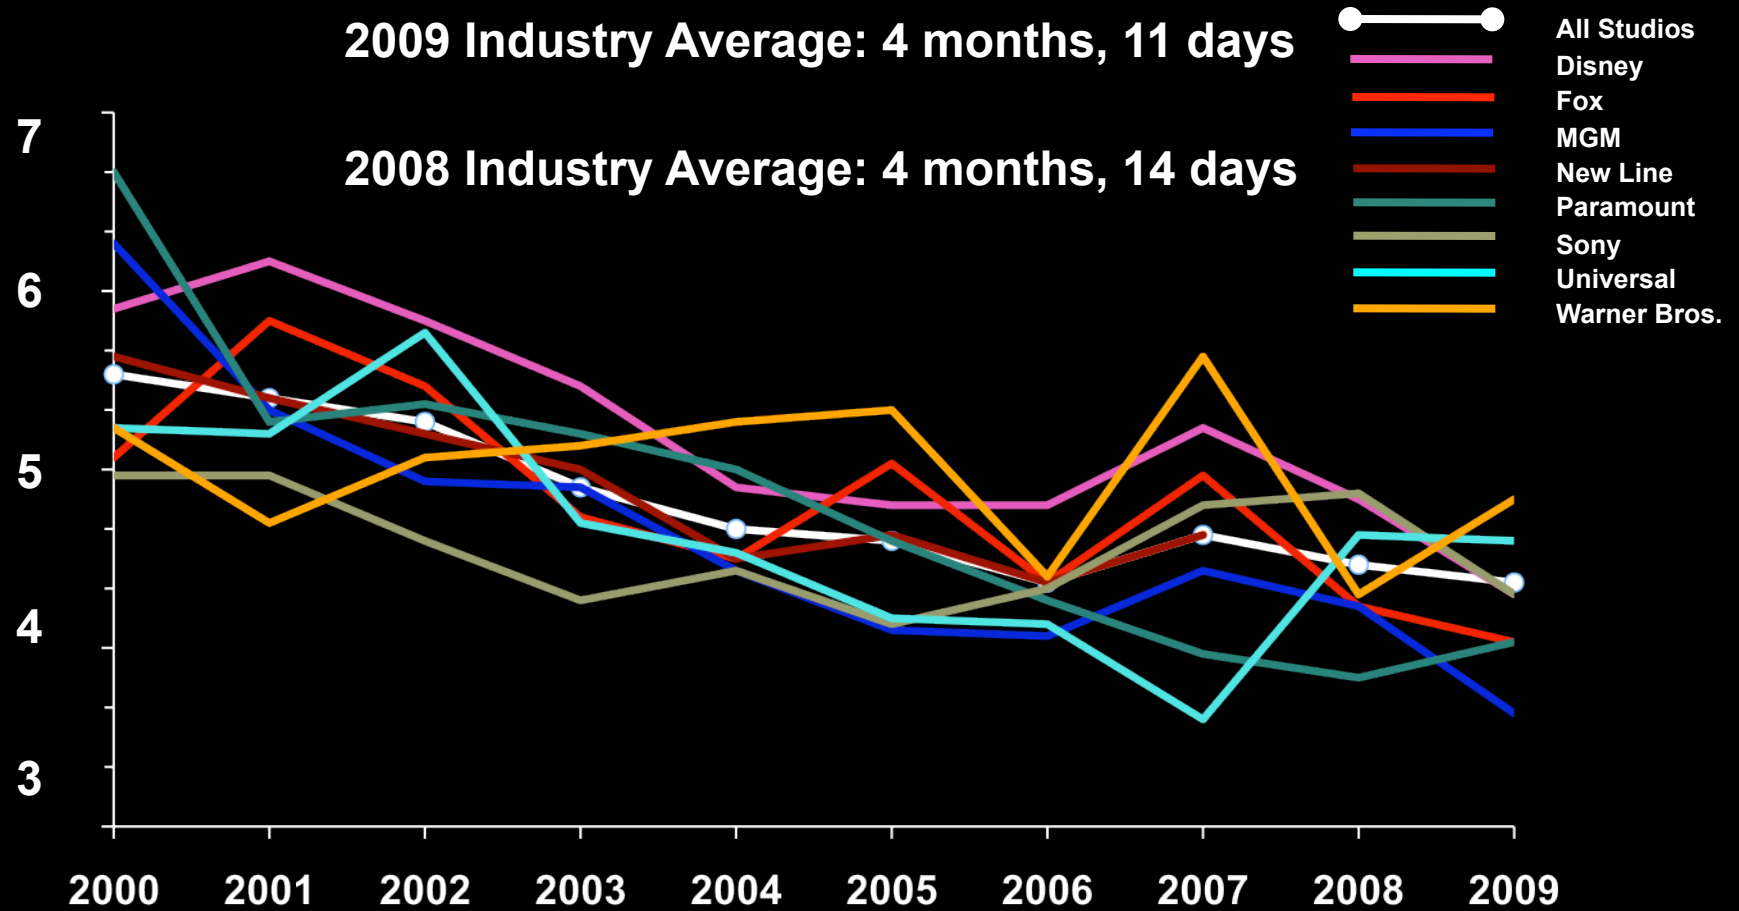

Major Studio Release Windows

As of 3/3/2010